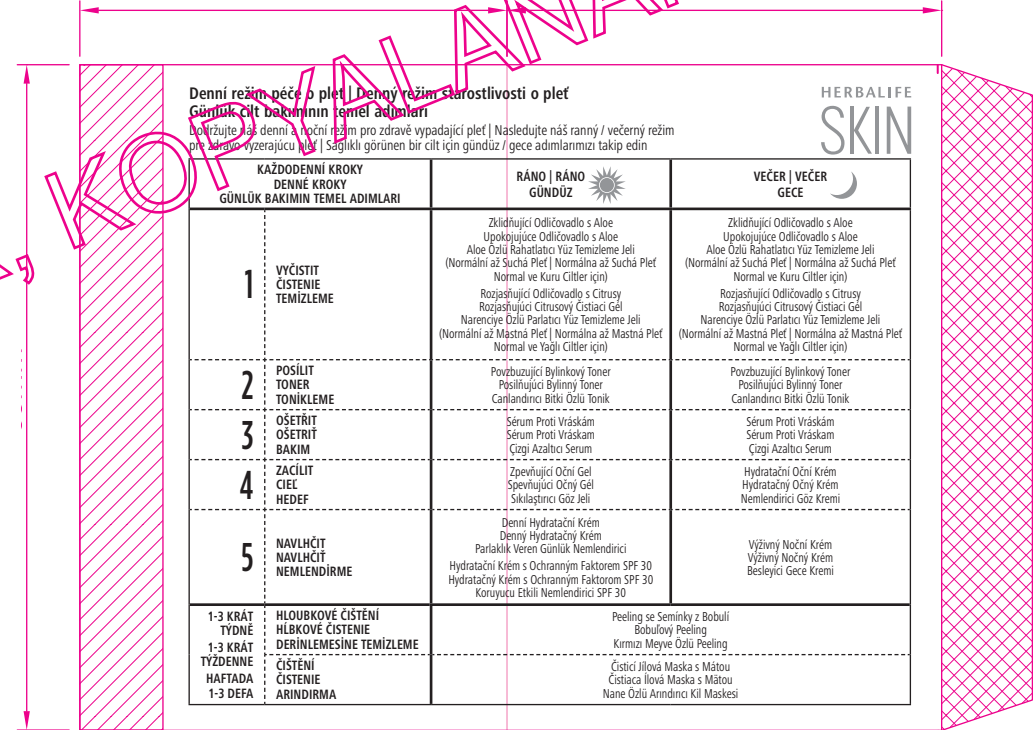

15ml Sleeve Outside

15ml Sleeve Inside

BİLGİLENDİRME AMAÇLIDIR, KOPYA LANANAMAZ.

perf

fold

fold

perf